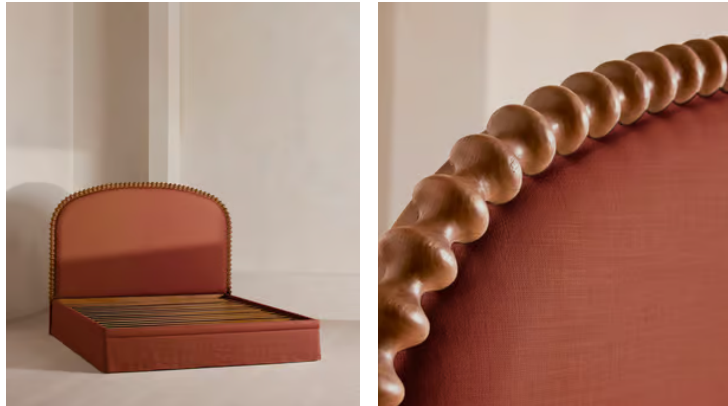

## Mika Bed, Superking, Linen, Sienna

€6,100 Regular price

€5,185 Member price

Fully upholstered in natural linen, a curved headboard surrounded by bobbin detailing creates a focal point for your bedroom.

Mirroring the styles seen in Soho House Nashville with its curved headboard, the Mika bed is carved from solid turned timber surrounded by intricate bobbin detailing. Fully upholstered in natural linen that comes in our full made-to-order palette, it's trimmed with a matching valance.