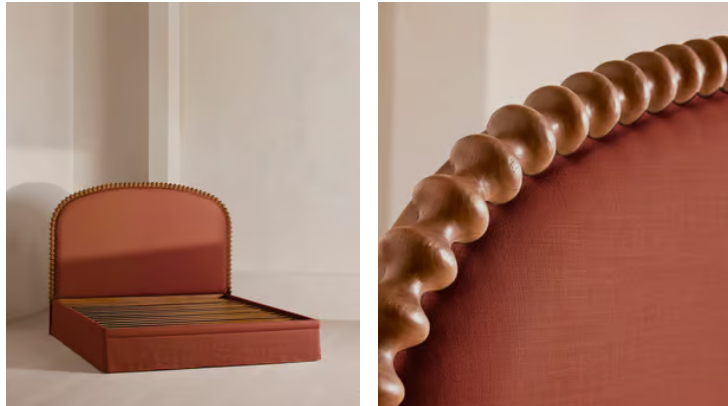

SOHO HOME

Mika Bed, Superking, Linen, Sienna

€6,000 Regular price

€5,100 Member price

Fully upholstered in natural linen, a curved headboard surrounded by bobbin detailing creates a focal point for your bedroom.

Mirroring the styles seen in Soho House Nashville with its curved headboard, the Mika bed is carved from solid turned timber surrounded by intricate bobbin detailing. Fully upholstered in natural linen that comes in our full made-to-order palette, it's trimmed with a matching valance.

Finish: Walnut, antique brass and Linen

Footboard dimensions: H37 x W192 x D14 cm

Frame: Walnut wood

Hardware: Brass feet

Headboard dimensions: H131 x W192 x D8cm

Mattress size: UK Super King

Removable legs: No