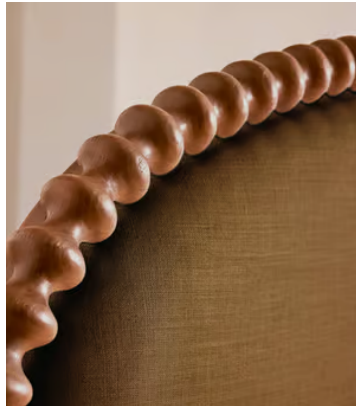

SOHO HOME

Mika Bed, Superking, Linen, Ochre

€6,050 Regular price

€5,143 Member price

Fully upholstered in natural linen, a curved headboard surrounded by bobbin detailing creates a focal point for your bedroom.

Mirroring the styles seen in Soho House Nashville with its curved headboard, the Mika bed is carved from solid turned timber surrounded by intricate bobbin detailing. Fully upholstered in natural linen that comes in our full made-to-order palette, it's trimmed with a matching valance.

Details

Assembly required: Yes

Clearance: 24cm

Composition: Poplar Wood, Plywood, Linen

Fabric: 100% Linen

Feet: Plastic glide

Filling: Foam

Finish: Walnut, antique brass and Linen