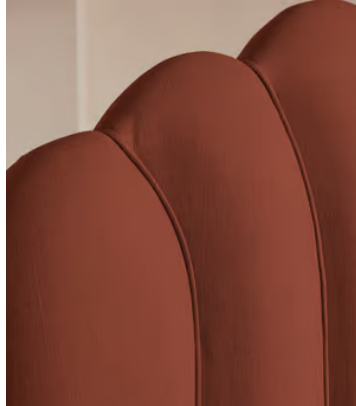

SOHO HOME

Manette Bed, Emperor, Linen, Sienna

€6,500 Regular price

€5,525 Member price

An Art Deco-inspired fan headboard with piping detail characterises our Manette bed to create a focal point in your own bedroom. Handmade in the UK by skilled craftsmen, it's upholstered in natural linen and draws influence from the cosy bedrooms of Kettner's in London. Resting on turned hardwood feet for added depth and texture, this particular style sits low to the floor for ease and comfort.