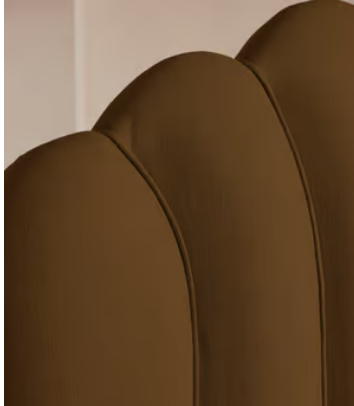

SOHO HOME

Manette Bed, Emperor, Linen, Ochre

€6,500 Regular price

€5,525 Member price

An Art Deco-inspired fan headboard with piping detail characterises our Manette bed to create a focal point in your own bedroom. Handmade in the UK by skilled craftsmen, it's upholstered in natural linen and draws influence from the cosy bedrooms of Kettner's in London. Resting on turned hardwood feet for added depth and texture, this particular style sits low to the floor for ease and comfort.