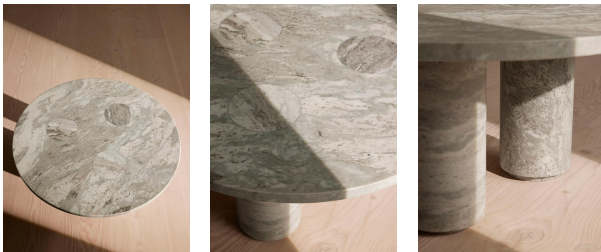

Tisbury Coffee Table, Fantasy Brown Marble

€2,250 Regular

€1,913 Membership

Available in

White

Green

Product details

A circular top sits on three cylindrical columns, carved entirely from white marble.

Taking inspiration from the marble styles seen throughout London's 180 House, the sculptural silhouette of our Tisbury side table is crafted from a white stone. Thanks to natural veining that ripples across its surface, no two pieces are completely alike. It is available in two colour variations, which both represent the beauty of the stone.