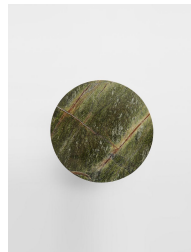

Tisbury Side Table, Jurassic Green Marble

€1,300 Regular

€1,105 Membership

Available in

Grey

Green

Product details

A circular top sits on three cylindrical columns, carved entirely from deep green Verde Bosque marble.

Taking inspiration from the marble styles seen throughout London's 180 House, the sculptural silhouette of our Tisbury side table is crafted from a green Verde Bosque stone. Thanks to natural veining that ripples across its surface, no two pieces are completely alike.

Dimensions

Product dimensions: H55 x W43 x D43cm / H22 x W17 x D17"

Product weight: 87kg / 191.8lbs

Packaged or boxed dimensions: H90 x W70 x D70cm / H35.4 x W27.6 x D27.6"

Packaged or boxed weight: 109kg / 240.3lbs