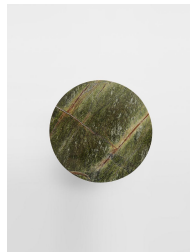

Tisbury Side Table, Verde Bosque Marble

€1,300 Regular

€1,105 Membership

Available in

Grey

Green

Product details

A circular top sits on three cylindrical columns, carved entirely from deep green Verde Bosque marble.

Taking inspiration from the marble styles seen throughout London's 180 House, the sculptural silhouette of our Tisbury side table is crafted from a green Verde Bosque stone. Thanks to natural veining that ripples across its surface, no two pieces are completely alike.

Dimensions

Product dimensions: H55 x W43 x D43cm / H22 x W17 x D17"

Product weight: 87kg / 191.8lbs

Packaged or boxed dimensions: H90 x W70 x D70cm / H35.4 x W27.6 x D27.6"

Packaged or boxed weight: 109kg / 240.3lbs