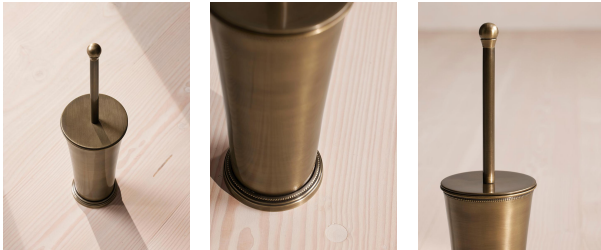

SOHO HOME

Charlton Toilet Brush, Brass

€190 Regular

€162 Membership

Product details

A compact, fluted silhouette finished in polished brass.

Inspired by the bathrooms of Soho House Paris, the Charlton bin has a fluted silhouette finished in polished brass with decorative edge detailing at both the top and bottom.

Dimensions

Product dimensions: H13 x W13 x D46cm / H5 x W5 x D18"

Product weight: 1kg / 2.2lbs

Packaged or boxed weight: 1kg / 2.2lbs

Details

Assembled size: H13 x L13 x D46

Assembly required: No

Bathroom safe: Yes