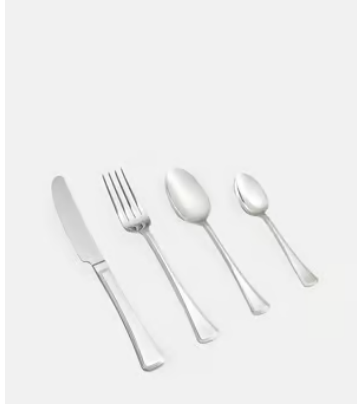

SOHO HOME

House 24pc Cutlery Set New Sku

€245 Regular price

€208 Member price

Our signature stainless steel House cutlery range is used in every Soho House worldwide. Stain-resistant with gently curved handles, ridged edges and each engraved with the Soho House logo, they are ideal for everyday use.

Dimensions

Dimensions: H29 x W20 x D8cm / H11 x W8 x D3"

Weight: 2kg / 4.4lbs

Number of boxes: 16

Details

Composition: Stainless Steel

Care instructions: Dishwasher safe