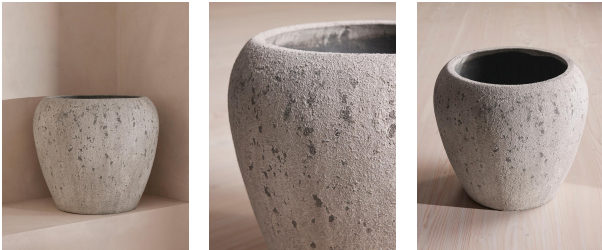

Sagres Planter, Wide, Grey

€230 Regular

€184 Membership

Product details

The Sagres planter is inspired by the relaxed, coastal interiors of Soho Roc House in Mykonos. Crafted from cement, it has a raw, distressed texture that brings an earthy quality to patios and decking in a versatile grey colourway.

Dimensions

Product dimensions: H45 x W50 x D50cm / H17.7 x W19.7 x D19.7"

Product weight: 25kg / 55.1lbs

Packaged or boxed dimensions: H55 x W60 x D60cm / H21.7 x W23.6 x D23.6"

Packaged or boxed weight: 25kg / 55.1lbs