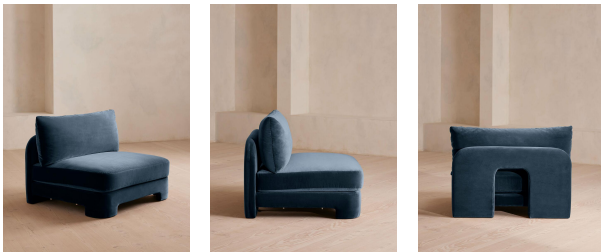

Dimensions

Product dimensions: H76 x W106 x D95cm / H30 x W41.7 x D37.4"

Product weight: 48.6kg / 107.1lbs

Packaged or boxed dimensions: H80 x W106 x D95cm / H31.5 x W41.7 x D37.4"

Packaged or boxed weight: 58kg / 127.9lbs

Details

Care instructions: Professional upholstery cleaning only

Composition: 85% Cotton, 15% Polyester (100% Cotton Pile)

Filling: Feather, foam and fibre

Frame: Birch and engineered hardwood