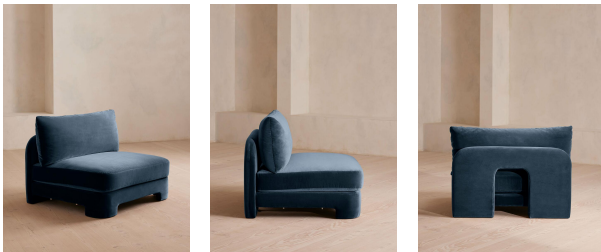

Available in

- Boucle Natural
- Velvet Camel
- Velvet Lichen
- Velvet Olive
- Velvet Royal Blue
- Velvet Taupe
- Velvet Antique Rose
- Velvet Grey Blue
- Velvet Mustard
- Velvet Porcelain
- Velvet Rust