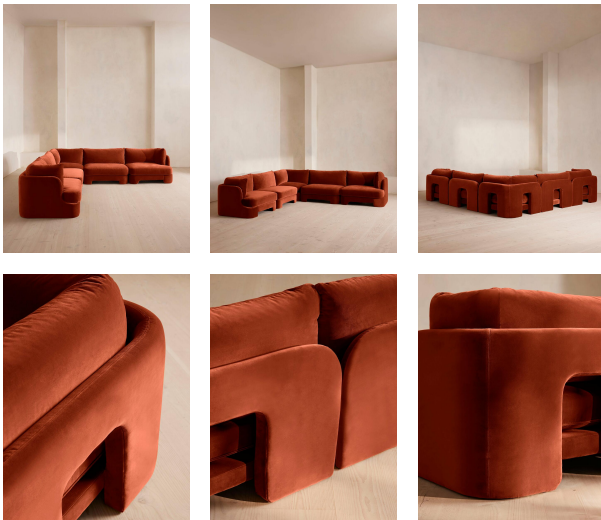

Odell Modular Sofa, Corner Sofa, Velvet, Rust

£9,075

Regular

£7,714

Membership

Available in

Product details

The unique Cut-out arch back and low profile of our Odell modular sofa mirror the retro-inspired interiors of 180 House. Fully upholstered in rich velvet, this style allows you to configure the size and orientation to your individual living space with four modules, including a corner module for the more personal moments. Feather-wrapped foam cushions provide all-day comfort when a weekend of lounging calls.

- Corner modular sofa
- Fully upholstered frame in cotton velvet
- Available in a range of colours
- Also available in boucle
- Cut-out arch back
- Feather-wrapped foam cushions
- Inspired by 180 House

Dimensions

Product dimensions: H76 x W307 x D95cm / H30 x W120 x D37.4"

Product weight: 180.6kg / 398.2lbs

Packaged or boxed dimensions: H80 x W106 x D95cm / H31.5 x W41.7 x D37.4"

</products/odell-modular-sofa-corner-sofa/72702693> - SKU: 72702693

Composition: 85% Cotton, 15% Polyester (100% Cotton Pile)

Construction: Corner blocked, stapled and glued

Fabric: Velvet

Filling: Feather, foam and fibre

Frame: Birch and engineered hardwood

Removable cushions: Yes