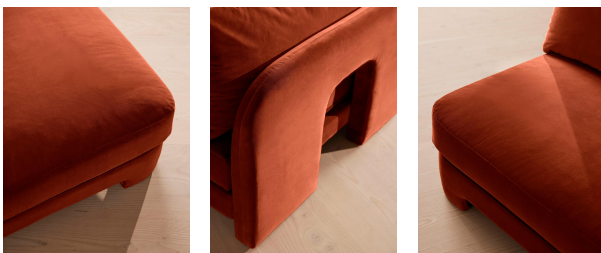

### Dimensions

Product dimensions: H76 x W106 x D95cm / H30 x W41.7 x D37.4"

Product weight: 39.2kg / 86.4lbs

Packaged or boxed dimensions: H80 x W106 x D95cm / H31.5 x W41.7 x D37.4"

Packaged or boxed weight: 58kg / 127.9lbs