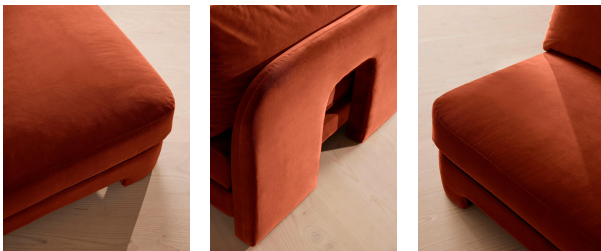

Dimensions

Product dimensions: H76 x W106 x D95cm / H30 x W41.7 x D37.4"

Product weight: 48.6kg / 107.1lbs

Packaged or boxed dimensions: H80 x W106 x D95cm / H31.5 x W41.7 x D37.4"

Packaged or boxed weight: 58kg / 127.9lbs