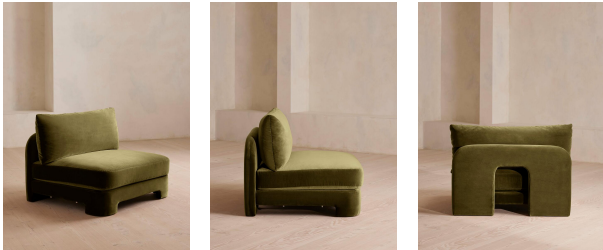

Available in

Boucle Natural	Velvet Antique Rose
Velvet Camel	Velvet Grey Blue
Velvet Lichen	Velvet Mustard
Velvet Olive	Velvet Porcelain
Velvet Royal Blue	Velvet Rust
Velvet Taupe