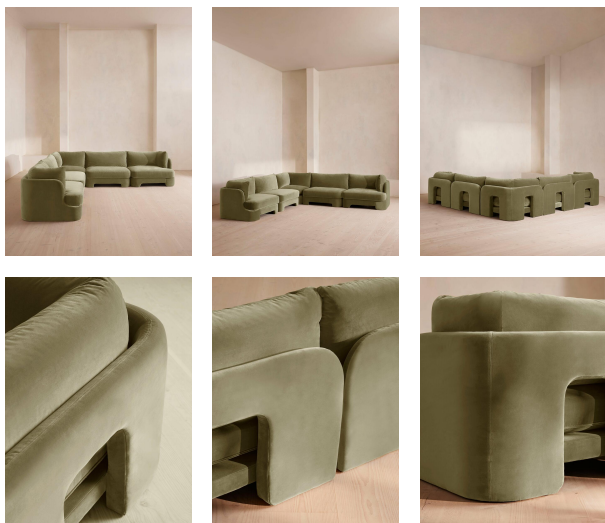

Odell Modular Sofa, Corner Sofa, Velvet, Lichen

£9,075

Regular

£7,714

Membership

Available in

Product details

The unique Cut-out arch back and low profile of our Odell modular sofa mirror the retro-inspired interiors of 180 House. Fully upholstered in rich velvet, this style allows you to configure the size and orientation to your individual living space with four modules, including a corner module for the more personal moments. Feather-wrapped foam cushions provide all-day comfort when a weekend of lounging calls.

- Corner modular sofa
- Fully upholstered frame in cotton velvet
- Available in a range of colours
- Cut-out arch back
- Feather-wrapped foam cushions
- Inspired by 180 House

Dimensions

Product dimensions: H76 x W307 x D95cm / H30 x W120 x D37.4"

Fabric: Velvet

Filling: Feather, foam and fibre

Frame: Birch and engineered hardwood

Removable cushions: Yes

Removable legs: No

Seat depth: 57cm

Seat height: 42cm

Seat width: 78cm