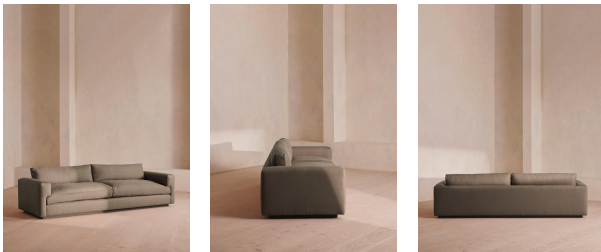

### Product details

With a low height and deep seat, our Mossley four-seater sofa offers a more laidback aesthetic to your living room, while recreating the mood of Soho House Room with its 1970s-inspired design. Upholstered in linen, it features feather-wrapped foam cushions for further comfort when kicking back and relaxing or socialising with friends.

### Dimensions

Product dimensions: H75 x W268 x D97cm / H30 x W106 x D38"

Product weight: 120kg / 264.6lbs

Packaged or boxed dimensions: H90 x W280 x D100cm / H35.4 x W110.2 x D39.4"

Packaged or boxed weight: 120kg / 264.6lbs