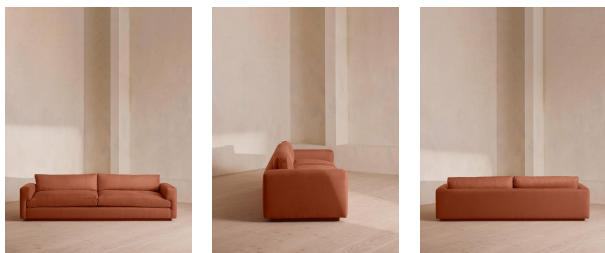

Mossley Four Seater Sofa, Linen, Antique Rose

£4,795

Regular

£4,076

Membership

Available in

- | | |
|--|---|
|  Velvet Grey Blue |  Linen Sienna |
|  Velvet Lichen |  Velvet Rust |
|  Linen Antique Rose |  Linen Bisque |
|  Linen Indigo |  Linen Mushroom |
|  Linen Ochre |  Linen Olive |
|  Linen Prussian Blue |  Linen Sage |
|  Linen Wheat |  Velvet Antique Rose |
|  Velvet Camel |  Velvet Mustard |
|  Velvet Olive |  Velvet Porcelain |
|  Velvet Royal Blue |  Velvet Taupe |

Sizes

Four Seater Sofa, Three Seater Sofa

Product details

With a low height and deep seat, our Mossley four-seater sofa offers a more laidback aesthetic to your living room, while recreating the mood of Soho House Room with its 1970s-inspired design. Upholstered in linen, it features feather-wrapped foam cushions for further comfort when kicking back and relaxing or socialising with friends.

- Four-seater sofa
- Upholstered in 100% linen
- Available in other colours and fabrics
- Low height
- Deep sit style
- Feather-wrapped foam cushions
- Inspired by Soho House Rome

Dimensions

Product dimensions: H75 x W268 x D97cm / H30 x W106 x D38"

Composition: 100% Linen

Fabric: Linen

Feet: Oak

Filling: Feather and foam

Frame: Birch and beech

Removable cushions: Yes

Removable legs: No

Seat depth: 63cm