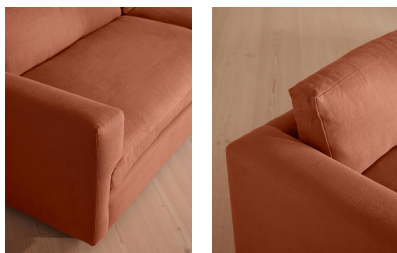

Mossley Four Seater Sofa, Linen, Antique Rose

£4,795

Regular

£4,076

Membership

Available in

- | | |
|--|---|
|  Velvet Grey Blue |  Linen Sienna |
|  Velvet Lichen |  Velvet Rust |
|  Linen Antique Rose |  Linen Bisque |
|  Linen Indigo |  Linen Mushroom |
|  Linen Ochre |  Linen Olive |
|  Linen Prussian Blue |  Linen Sage |
|  Linen Wheat |  Velvet Antique Rose |
|  Velvet Camel |  Velvet Mustard |
|  Velvet Olive |  Velvet Porcelain |
|  Velvet Royal Blue |  Velvet Taupe |

Sizes

Four Seater Sofa, Three Seater Sofa

Product details

With a low height and deep seat, our Mossley four-seater sofa offers a more laidback aesthetic to your living room, while recreating the mood of Soho House Room with its 1970s-inspired design. Upholstered in linen, it features feather-wrapped foam cushions for further comfort when kicking back and relaxing or socialising with friends.

- Four-seater sofa
- Upholstered in 100% linen
- Available in other colours and fabrics
- Low height
- Deep sit style
- Feather-wrapped foam cushions
- Inspired by Soho House Rome

Dimensions

Product dimensions: H75 x W268 x D97cm / H30 x W106 x D38"

Composition: 100% Linen

Fabric: Linen

Feet: Oak

Filling: Feather and foam

Frame: Birch and beech

Removable cushions: Yes

Removable legs: No

Seat depth: 63cm