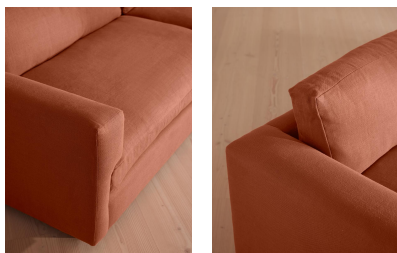

Mossley Four Seater Sofa, Linen, Antique Rose

€6,250 Regular

€5,313 Membership

Available in

- | | | | |
|------------------------------------------------------------------------------------|---------------------|-------------------------------------------------------------------------------------|----------------|
|  | Linen Antique Rose |  | Linen Bisque |
|  | Linen Indigo |  | Linen Mushroom |
|  | Linen Ochre |  | Linen Olive |
|  | Linen Prussian Blue |  | Linen Sage |
|  | Linen Sienna |  | Linen Wheat |
|  | Velvet Rust | | |

Sizes

Three Seater Sofa, Four Seater Sofa

Product details

With a low height and deep seat, our Mossley four-seater sofa offers a more laidback aesthetic to your living room, while recreating the mood of Soho House Room with its 1970s-inspired design. Upholstered in linen, it features feather-wrapped foam cushions for further comfort when kicking back and relaxing or socialising with friends.

Dimensions

Product dimensions: H75 x W268 x D97cm / H30 x W106 x D38"

Product weight: 120kg / 264.6lbs

Packaged or boxed dimensions: H90 x W280 x D100cm / H35.4 x W110.2 x D39.4"

Packaged or boxed weight: 120kg / 264.6lbs

Frame: Birch and beech

Removable cushions: Yes

Removable legs: No

Seat depth: 63cm

Seat height: 47cm

Seat width: 224cm