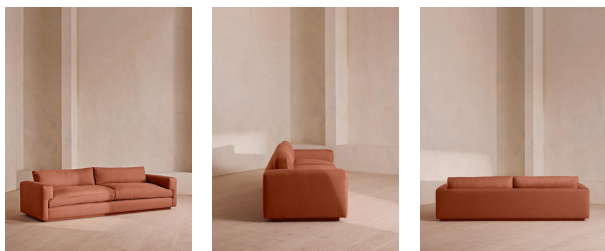

Mossley Four Seater Sofa, Linen, Antique Rose

€6,250 Regular

€5,313 Membership

Available in

- | | | | |
|------------------------------------------------------------------------------------|---------------------|-------------------------------------------------------------------------------------|----------------|
|  | Linen Antique Rose |  | Linen Bisque |
|  | Linen Indigo |  | Linen Mushroom |
|  | Linen Ochre |  | Linen Olive |
|  | Linen Prussian Blue |  | Linen Sage |
|  | Linen Sienna |  | Linen Wheat |
|  | Velvet Rust | | |

Sizes

Three Seater Sofa, Four Seater Sofa

Product details

With a low height and deep seat, our Mossley four-seater sofa offers a more laidback aesthetic to your living room, while recreating the mood of Soho House Room with its 1970s-inspired design. Upholstered in linen, it features feather-wrapped foam cushions for further comfort when kicking back and relaxing or socialising with friends.

Dimensions

Product dimensions: H75 x W268 x D97cm / H30 x W106 x D38"

Product weight: 120kg / 264.6lbs

Packaged or boxed dimensions: H90 x W280 x D100cm / H35.4 x W110.2 x D39.4"

Packaged or boxed weight: 120kg / 264.6lbs

Frame: Birch and beech

Removable cushions: Yes

Removable legs: No

Seat depth: 63cm

Seat height: 47cm

Seat width: 224cm