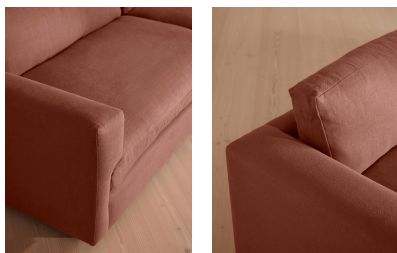

### Sizes

Four Seater Sofa, Three Seater Sofa

### Product details

With a low height and deep seat, our Mossley four-seater sofa offers a more laidback aesthetic to your living room, while recreating the mood of Soho House Room with its 1970s-inspired design. Upholstered in linen, it features feather-wrapped foam cushions for further comfort when kicking back and relaxing or socialising with friends.

- Four-seater sofa
- Upholstered in 100% linen
- Available in other colours and fabrics
- Low height
- Deep sit style
- Feather-wrapped foam cushions
- Inspired by Soho House Rome

Frame: Birch and beech

Removable cushions: Yes

Removable legs: No

Seat depth: 63cm

Seat height: 47cm

Seat width: 224cm