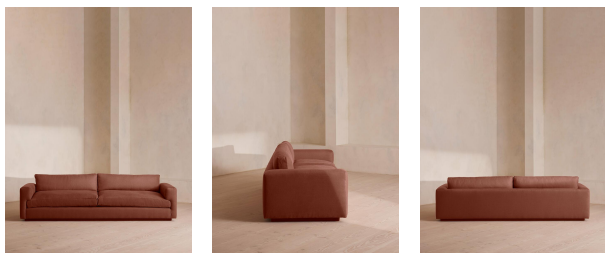

## Mossley Four Seater Sofa, Linen, Sienna

£4,795

Regular

£4,076

Membership

### Sizes

Four Seater Sofa, Three Seater Sofa

### Product details

With a low height and deep seat, our Mossley four-seater sofa offers a more laidback aesthetic to your living room, while recreating the mood of Soho House Room with its 1970s-inspired design. Upholstered in linen, it features feather-wrapped foam cushions for further comfort when kicking back and relaxing or socialising with friends.

- Four-seater sofa
- Upholstered in 100% linen
- Available in other colours and fabrics
- Low height
- Deep sit style
- Feather-wrapped foam cushions
- Inspired by Soho House Rome