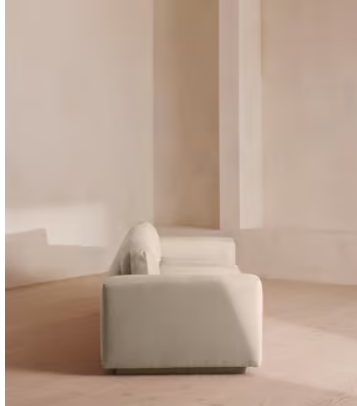

SOHO HOME

Mossley Four Seater Sofa, Linen, Bisque

€6,250 Regular price

€5,313 Member price

With a low height and deep seat, our Mossley four-seater sofa offers a more laidback aesthetic to your living room, while recreating the mood of Soho House Room with its 1970s-inspired design. Upholstered in linen, it features feather-wrapped foam cushions for further comfort when kicking back and relaxing or socialising with friends.

Dimensions

Dimensions: H75 x W268 x D97cm / H30 x W106 x D38"

Weight: 120kg / 264.6lbs

Packaged dimensions: H90 x W280 x D100cm / H35.4 x W110.2 x D39.4"

Packaged weight: 120kg / 264.6lbs

Details

Arm height: 59cm