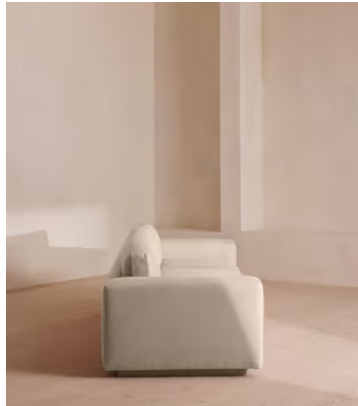

SOHO HOME

Mossley Four Seater Sofa, Linen, Bisque

€6,200 Regular price

€5,270 Member price

With a low height and deep seat, our Mossley four-seater sofa offers a more laidback aesthetic to your living room, while recreating the mood of Soho House Room with its 1970s-inspired design. Upholstered in linen, it features feather-wrapped foam cushions for further comfort when kicking back and relaxing or socialising with friends.

Dimensions

Dimensions: H75 x W268 x D97cm / H30 x W106 x D38"

Weight: 120kg / 264.6lbs

Packaged dimensions: H90 x W280 x D100cm / H35.4 x W110.2 x D39.4"

Packaged weight: 120kg / 264.6lbs

Details

Arm height: 59cm