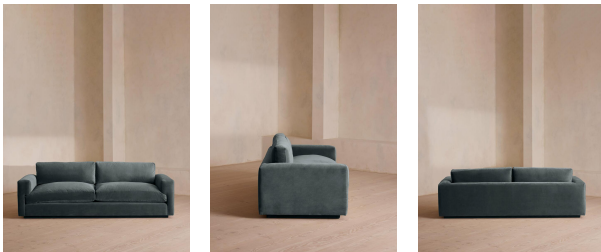

## Mossley Three Seater Sofa, Velvet, Grey Blue

£3,795

Regular

£3,226

Membership

### Sizes

Four Seater Sofa, Three Seater Sofa

### Product details

With a low height and deep seat, our Mossley three-seater sofa offers a more laidback aesthetic to your living room, while recreating the mood of Soho House Room with its 1970s-inspired design. Upholstered in rich velvet, it features feather-wrapped foam cushions for further comfort when kicking back and relaxing or socialising with friends.

- Three-seater sofa
- Upholstered in cotton velvet
- Available in other colours and fabrics
- Low height
- Deep sit style
- Feather-wrapped foam cushions
- Inspired by Soho House Rome