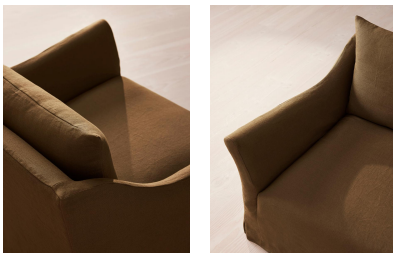

### Product details

Taking its cues from the open-plan barn spaces at Soho Farmhouse, our Roma loveseat features a tailored, pure linen slip cover with a wide seat and flared arms - great for relaxed lounging. Partner with the Roma ottoman and sofa to recreate our cosy, country house look.

Frame: Beech and Engineered Hardwood

Legs: Beech

Removable cushions: Yes

Removable legs: Yes

Seat depth: 65cm

Seat height: 39cm

Seat width: 82cm