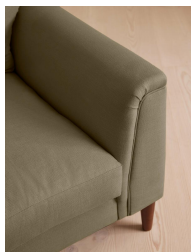

### Product details

Our Reya sofa's soft, cushioned profile invites you to sink into its comforting curves with only relaxation in mind. The mid-century design takes inspiration from similar interiors seen throughout DUMBO House, with linen upholstery. Turned walnut legs lift this sofa off the floor to create the illusion of more space with an adjustable chaise end that can be adapted to suit your arrangement, for stretching out or socialising.

- Chaise-end sofa
- Scandinavian birch frame
- Upholstered in 100% linen
- Available in other colours and fabrics
- Cushioned armrests
- Slender turned walnut legs
- Separate ottoman with a concealed alligator clip that connects to sofa
- Ottoman can be fixed to the left or right-hand side

Frame: Birch

Removable cushions: Yes

Removable legs: Yes

Seat depth: 64cm

Seat height: 53cm

Seat width: 193cm