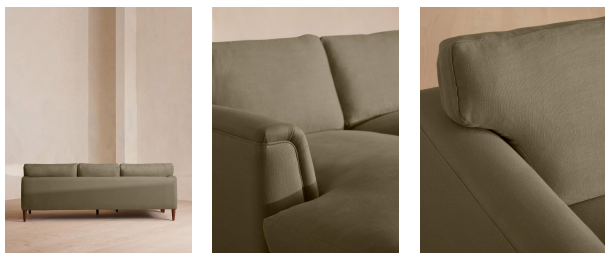

## Reya Chaise-end Sofa, Linen, Sage

£4,695

Regular

£3,991

Membership

### Product details

Our Reya sofa's soft, cushioned profile invites you to sink into its comforting curves with only relaxation in mind. The mid-century design takes inspiration from similar interiors seen throughout DUMBO House, with linen upholstery. Turned walnut legs lift this sofa off the floor to create the illusion of more space with an adjustable chaise end that can be adapted to suit your arrangement, for stretching out or socialising.

- Chaise-end sofa
- Scandinavian birch frame
- Upholstered in 100% linen
- Available in other colours and fabrics
- Cushioned armrests
- Slender turned walnut legs
- Separate ottoman with a concealed alligator clip that connects to sofa
- Ottoman can be fixed to the left or right-hand side

Frame: Birch

Removable cushions: Yes

Removable legs: Yes

Seat depth: 64cm

Seat height: 53cm

Seat width: 193cm