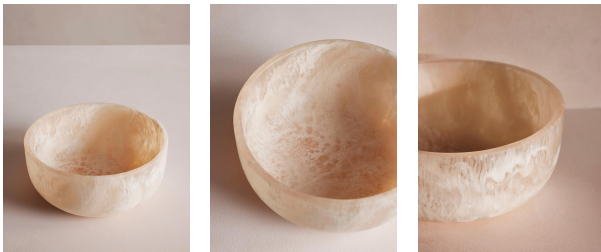

SOHO HOME

Miller Resin Salad Bowl, White

€160 Regular

€136 Membership

Product details

Elevate your indoor and outdoor dining experience with our Miller resin salad bowl. Inspired by 180 House, it's sculpted from white resin with an iridescent finish. No two are the same due to the natural variations of the material, making this piece a unique addition to your dining collection.

Dimensions

Product dimensions: H12 x W26 x D26cm / H4.7 x W10.2 x D10.2"

Product weight: 1kg / 2.2lbs

Packaged or boxed dimensions: H33 x W62 x D32cm / H12.8 x W24.2 x D12.6"

Packaged or boxed weight: 7.62kg / 16.8lbs