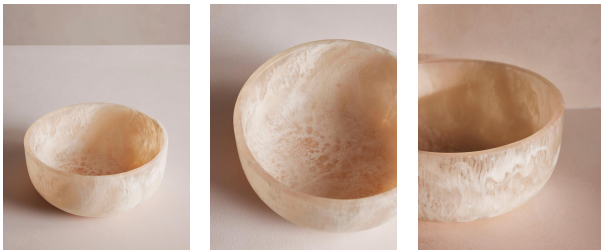

SOHO HOME

Miller Resin Salad Bowl, White

€155 Regular

€132 Membership

Product details

Elevate your indoor and outdoor dining experience with our Miller resin salad bowl. Inspired by 180 House, it's sculpted from white resin with an iridescent finish. No two are the same due to the natural variations of the material, making this piece a unique addition to your dining collection.

Dimensions

Product dimensions: H12 x W26 x D26cm / H4.7 x W10.2 x D10.2"

Product weight: 1kg / 2.2lbs

Packaged or boxed dimensions: H33 x W62 x D32cm / H12.8 x W24.2 x D12.6"

Packaged or boxed weight: 7.62kg / 16.8lbs