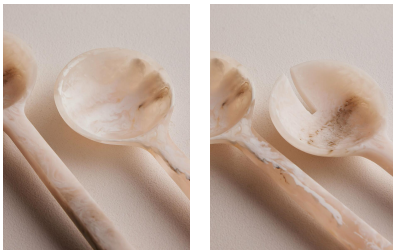

## Henrietta Resin Salad Servers, White, Set Of Two

£45

Regular

£38

Membership

### Product details

Serve salads the Soho House way with our Henrietta servers, inspired by 180 House. Sculpted from white resin with an iridescent finish, no two are the same due to the natural variations of the material, making them a unique addition to your serveware collection.

- Set of two salad servers
- Sculpted from white resin
- Iridescent finish
- Natural variations in the resin make each piece unique
- Inspired by 180 House