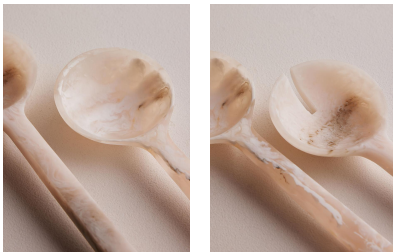

SOHO HOME

Henrietta Resin Salad Servers, White, Set Of Two

€59 Regular

€50 Membership

Product details

Serve salads the Soho House way with our Henrietta servers, inspired by 180 House. Sculpted from white resin with an iridescent finish, no two are the same due to the natural variations of the material, making them a unique addition to your serveware collection.

Dimensions

Product dimensions: H3.1 x W8.4 x D29.9cm / H1.2 x W3.3 x D11.8"

Product weight: 1kg / 2.2lbs

Packaged or boxed dimensions: H39 x W44 x D34cm / H15.2 x W17.3 x D13.4"

Packaged or boxed weight: 8.1kg / 17.9lbs