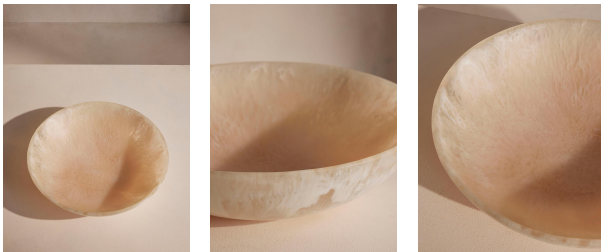

SOHO HOME

Massimo Resin Serving Bowl

€98 Regular

€78 Membership

Product details

Elevate your dining experience with our Massimo serving bowl. Sculpted from resin with an iridescent finish, no two are the same due to the natural variations of the material, making this piece a unique addition to your serveware collection. A great addition for indoor and outdoor dining, while adding a touch of 180 House design to the table.

Dimensions

Product dimensions: H10.8 x W40.4 x D40.4cm / H4.3 x W15.9 x D15.9"

Product weight: 2kg / 4.4lbs

Packaged or boxed dimensions: H45 x W42 x D45cm / H17.5 x W16.5 x D17.5"

Packaged or boxed weight: 9.19kg / 20.3lbs

Details

Assembly required: No

Care instructions: Clean With Soft Damp Cloth

Composition: Resin

Dishwasher safe: No

Material: Resin

Microwave safe: no

Oven safe: no