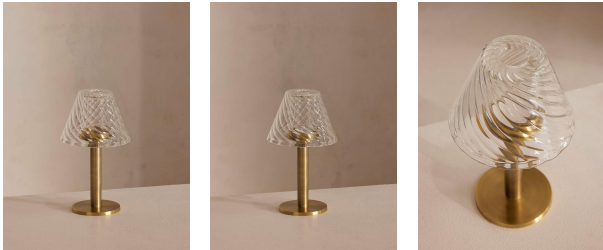

### Product details

Our Rotherwick tealight holder creates an ambient glow for outdoor entertaining. The unique design features a textured glass lampshade and brass base, echoing the vintage interiors of DUMBO House, while emitting a diffused light. Line up multiple arrangements down the centre of the table for dramatic, twilight dining.

### Dimensions

Product dimensions: H23.2 x W13.8 x D13.8cm / H9.1 x W5.4 x D5.4"

Product weight: 9.1339kg / 20.1lbs

Packaged or boxed dimensions: H34 x W45 x D45cm / H13.2 x W17.5 x D17.5"

Packaged or boxed weight: 6.36kg / 14lbs