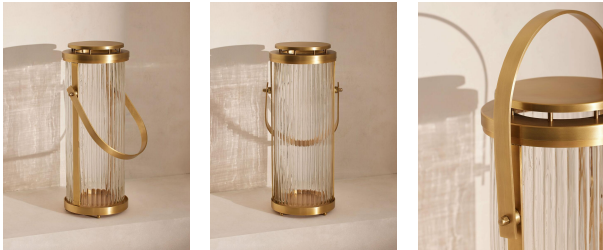

Dalmore Lantern

£500 Regular

£425 Membership

Product details

Our Dalmore lantern creates an ambient glow for outdoor dining and entertaining. The mix of textured glass and brass accents echo the vintage interiors of DUMBO House, while emitting a diffused light. A top handle allows you to place it in different areas of the garden, terrace or balcony depending on the time of day.

- Outdoor lantern
- Brass accents
- Textured glass for diffused light
- Weighty feel
- Avoid leaving outside as this will damage the finish
- Inspired by DUMBO House

Dimensions

Product dimensions: H55 x W36 x D26cm / H21.7 x W14.2 x D10.2"

Product weight: 21.6535kg / 47.7lbs

Packaged or boxed dimensions: H63 x W42 x D32cm / H24.6 x W16.5 x D12.6"

Details

Assembly required: No

Care instructions: wipe with damp cloth

Material: Brass