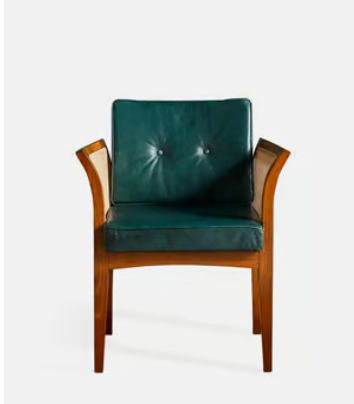

## Willow Dining Chair, Green Leather

~~€1,700~~ €840 Regular price

~~€1,445~~ €672 Member price

The Willow Chair is a mainstay in our Houses all over the world, from Soho Warehouse in Downtown LA, to our original House on London's Greek Street. Handmade in Italy from solid beech wood, it has a plush velvet seat and curved cane wings that make it a comfortable dining or occasional chair.

### Dimensions

**Dimensions:** H74.5 x W50 x D62cm / H29.3 x W19.7 x D24.4"

**Weight:** 12kg / 26.5lbs