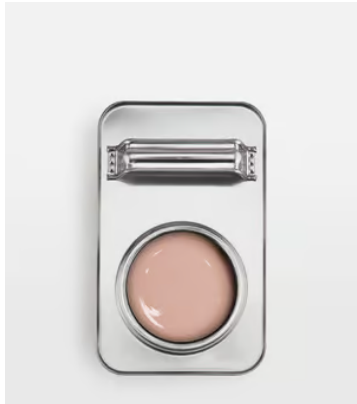

SOHO HOME

Pink 13 Nashville House, Matt 2.5L

€59 Regular price

€50 Member price

Pink 13 Nashville House: A dusky pink with a hint of grey that draws the light in and gives a sense of warmth and character. Inspired by Soho House Nashville, this Texan house is filled with exposed brick, reclaimed timber floors and lashings of velvet that evoke country glam with a rock 'n' roll twist.

Try a Lick x Soho House paint sample, created with a peel-and-stick formula to allow you to try each colour out on different walls, in different lights, without leaving any marks.

Dimensions

Dimensions: H16 x W17 x D11cm / H6.3 x W6.7 x D4.3"

Weight: 3.5kg / 7.7lbs

Details

Application: Creates a flawless finish in two coats. A combination of durability with washability and a low VOC, water-based formula. Paint is self-priming and multi-surface, meaning it can be used on most surfaces, including bathrooms, kitchens, wooden furniture, uPVC, doors, radiators, laminate and MDF (requires prep), low spatter and mildew resistant. Suitable for paint brushes, rollers and spray.