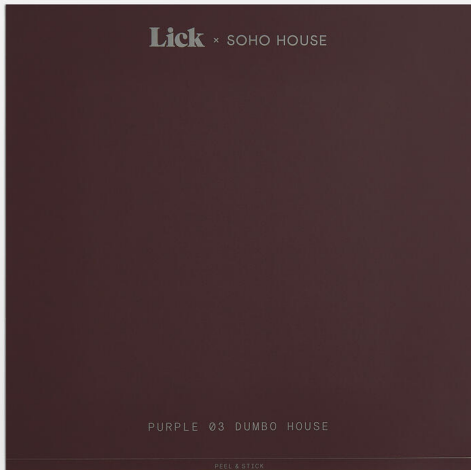

Sample Purple 03 Dumbo House

£2 Regular

£2 Membership

Available in

Beige

Green 05 Rome House

Grey 08 Amsterdam

Purple 03 DUMBO House

Product details

Purple 03 DUMBO House: With blue undertones, this deep purple embodies richness and vibrance, just like the loft detailing it's inspired by. An ode to Brooklyn's artistic history, the feel of DUMBO House is a return to the 1960s and 1970s when DUMBO was a hub for New York's creative community.

- Purple 03 DUMBO House paint sample
- Lick x Soho House collaboration
- As part of a curated exclusive palette
- Inspired by Brooklyn's DUMBO House

Dimensions

Product dimensions: H18 x W18 x D18cm / H7.1 x W7.1 x D7.1"

Product weight: 0.1kg / 0.2lbs