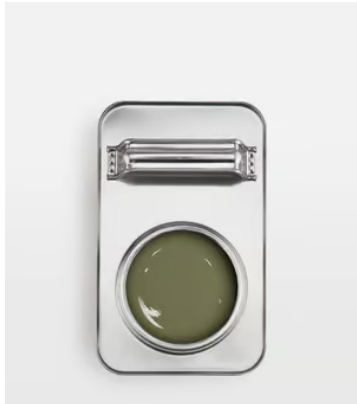

SOHO HOME

Green 05 Rome House, Eggshell 2.5L

€59 Regular price

€50 Member price

Green 05 Rome House: A green with dusky olive tones, inspired by Soho House Rome, an olive green car and the creativity of San Lorenzo, the district in which our House is based. Inside you will discover classic Italian terrazzo paired with a rich colour palette.

Try a Lick x Soho House paint sample, created with a peel-and-stick formula to allow you to try each colour out on different walls, in different lights, without leaving any marks.

Lifestyle image for colour reference only, painted using matt finish.

Dimensions

Dimensions: H16 x W17 x D11cm / H6.3 x W6.7 x D4.3"

Weight: 3.5kg / 7.7lbs

Details

Application: Creates a flawless finish in two coats. A combination of durability with washability and a low VOC, water-based formula. Paint is self-priming and multi-surface, meaning it can be used on most surfaces, including bathrooms, kitchens, wooden furniture, uPVC, doors, radiators, laminate and MDF (requires prep), low spatter and mildew resistant. Suitable for paint brushes, rollers and spray.