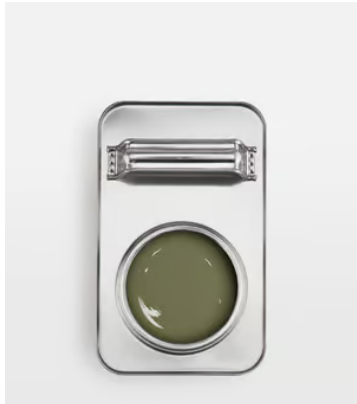

SOHO HOME

Green 05 Rome House, Matt 2.5L

€59 Regular price

€50 Member price

Green 05 Rome House: A green with dusky olive tones, inspired by Soho House Rome, an olive green car and the creativity of San Lorenzo, the district in which our House is based. Inside you will discover classic Italian terrazzo paired with a rich colour palette.

Try a Lick x Soho House paint sample, created with a peel-and-stick formula to allow you to try each colour out on different walls, in different lights, without leaving any marks.

Dimensions

Dimensions: H16 x W17 x D11cm / H6.3 x W6.7 x D4.3"

Weight: 3.5kg / 7.7lbs

Details

Application: Creates a flawless finish in two coats. A combination of durability with washability and a low VOC, water-based formula. Paint is self-priming and multi-surface, meaning it can be used on most surfaces, including bathrooms, kitchens, wooden furniture, uPVC, doors, radiators, laminate and MDF (requires prep), low spatter and mildew resistant. Suitable for paint brushes, rollers and spray.