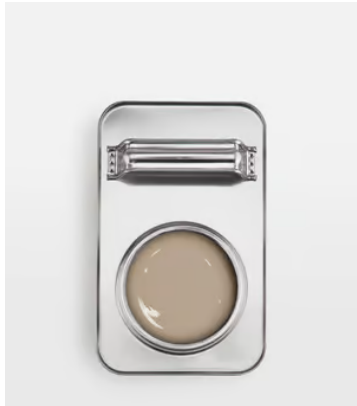

## Beige 02 Soho Farmhouse, Matt 2.5L

€59 Regular price

€50 Member price

Beige 02 Soho Farmhouse: A warm beige which mixes light buff brown with a touch of grey. Inspired by the House's rustic yet contemporary charm, the 18th-century farmhouse is nestled amidst the English Cotswolds and filled with organic textures and calming hues.

Try a Lick x Soho House paint sample, created with a peel-and-stick formula to allow you to try each colour out on different walls, in different lights, without leaving any marks.

### Dimensions

Dimensions: H16 x W17 x D11cm / H6.3 x W6.7 x D4.3"

Weight: 3.5kg / 7.7lbs

### Details

**Application:** Creates a flawless finish in two coats. A combination of durability with washability and a low VOC, water-based formula. Paint is self-priming and multi-surface, meaning it can be used on most surfaces, including bathrooms, kitchens, wooden furniture, uPVC, doors, radiators, laminate and MDF (requires prep), low spatter and mildew resistant. Suitable for paint brushes, rollers and spray.