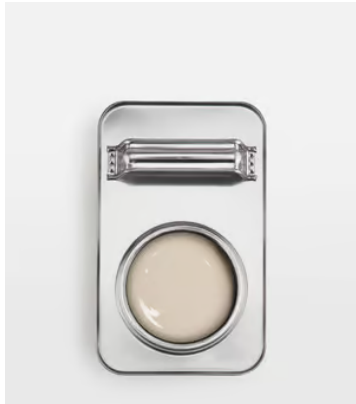

SOHO HOME

Taupe 03 Soho Roc House, Eggshell 2.5L

€59 Regular price

€50 Member price

Taupe 03 Soho Roc House: This taupe shade is a blend of grey and beige that mirrors the natural textures and sepia shades found throughout Soho Roc House Mykonos, reflecting its laid-back ethos.

Try a Lick x Soho House paint sample, created with a peel-and-stick formula to allow you to try each colour out on different walls, in different lights, without leaving any marks.

Lifestyle image for colour reference only, painted using matt finish.

Dimensions

Dimensions: H16 x W17 x D11cm / H6.3 x W6.7 x D4.3"

Weight: 3.5kg / 7.7lbs

Details

Application: Creates a flawless finish in two coats. A combination of durability with washability and a low VOC, water-based formula. Paint is self-priming and multi-surface, meaning it can be used on most surfaces, including bathrooms, kitchens, wooden furniture, uPVC, doors, radiators, laminate and MDF (requires prep), low spatter and mildew resistant. Suitable for paint brushes, rollers and spray.