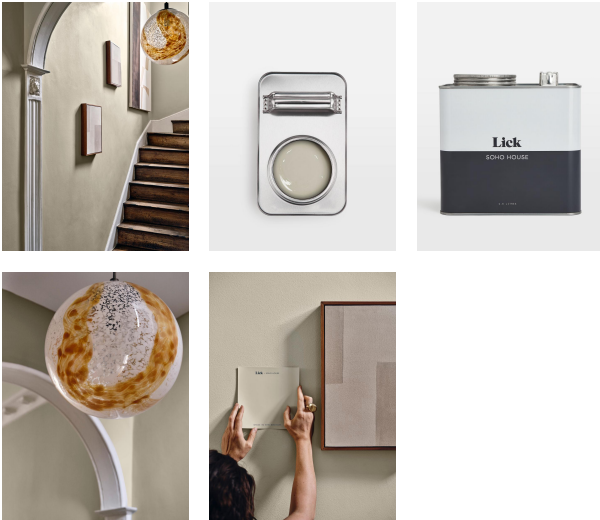

## Greige 02 Soho Warehouse, Matt 2.5l

€58 Regular

€49 Membership

### Product details

Greige 02 Soho Warehouse: A balanced recipe of grey and beige with delicate green undertones. Inspired by our Downtown LA Warehouse, this versatile greige hue pays homage to the building's 1960s heyday as a recording studio and artists' lofts with exposed brick, murals and preserved graffiti tags.

## Details

Application: Creates a flawless finish in two coats. A combination of durability with washability and a low VOC, water-based formula. Paint is self-priming and multi-surface, meaning it can be used on most surfaces, including bathrooms, kitchens, wooden furniture, uPVC, doors, radiators, laminate and MDF (requires prep), low spatter and mildew resistant. Suitable for paint brushes, rollers and spray.