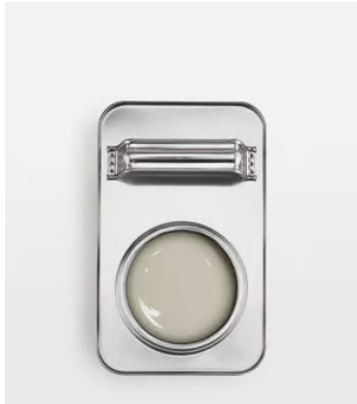

SOHO HOME

Greige 02 Soho Warehouse, Matt 2.5L

€59 Regular price

€50 Member price

Greige 02 Soho Warehouse: A balanced recipe of grey and beige with delicate green undertones. Inspired by our Downtown LA Warehouse, this versatile greige hue pays homage to the building's 1960s heyday as a recording studio and artists' lofts with exposed brick, murals and preserved graffiti tags.

Try a Lick x Soho House paint sample, created with a peel-and-stick formula to allow you to try each colour out on different walls, in different lights, without leaving any marks.

Dimensions

Dimensions: H16 x W17 x D11cm / H6.3 x W6.7 x D4.3"

Weight: 3.5kg / 7.7lbs

Details

Application: Creates a flawless finish in two coats. A combination of durability with washability and a low VOC, water-based formula. Paint is self-priming and multi-surface, meaning it can be used on most surfaces, including bathrooms, kitchens, wooden furniture, uPVC, doors, radiators, laminate and MDF (requires prep), low spatter and mildew resistant. Suitable for paint brushes, rollers and spray.